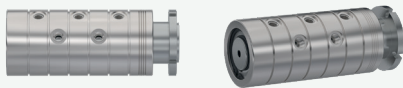

Multiports M1-S5

Media Type
Hydraulic Oil, Air - Vacuum

Max. Speed
250 RPM

Max. Pressure
250 BAR

Max. Temperature
80 °C

Connection Type
NPT, BSPP, BSPT

Rotor Size
2 x 1/4" - 12 x 3/4"

Multi-passage rotary unions

- ✓ Multi flow design
- ✓ Self supported sealing
- ✓ Dynamic carbon teflon sealing
- ✓ Special design sealing part for different fluids
- ✓ Flanged shaft
- ✓ Chrom plated sealing surface
- ✓ Stainless steel body
- ✓ For low-quality fluids
- ✓ Custom connections types are available

! Do not operate without fluid.

DIMENSIONS

SIZE	MODEL NO	B	Y Ø	A Ø	G Ø	D Ø	F	H	I	S	P	R	W	GW	O	KG
5 X 1/4"	M1-25081-200	1/4" NPT	81	45	7	80	71	23,40	207,70	3	20	7	70	20	6,50	6,70
5 X 1/4"	M1-25082-200	1/4" BSP	81	45	7	80	71	23,40	207,70	3	20	7	70	20	6,50	6,70
5 X 1/4"	M1-25083-200	1/4" BSPP	81	45	7	80	71	23,40	207,70	3	20	7	70	20	6,50	6,70
5 X 3/8"	M1-25101-200	3/8" NPT	108	65	10	108	89	30	253	3	20	10	90	28	9	15,35
5 X 3/8"	M1-25102-200	3/8" BSP	108	65	10	108	89	30	253	3	20	10	90	28	9	15,35
5 X 3/8"	M1-25103-200	3/8" BSPP	108	65	10	108	89	30	253	3	20	10	90	28	9	15,35
5 X 1/2"	M1-25151-200	1/2" NPT	125	75	13	125	112,50	37,40	322	5	30	14	104	45	10	25,30
5 X 1/2"	M1-25152-200	1/2" BSP	125	75	13	125	112,50	37,40	322	5	30	14	104	45	10	25,30
5 X 1/2"	M1-25153-202	1/2" BSPP	125	75	13	125	112,50	37,40	322	5	30	14	104	45	10	25,30
5 X 3/4"	M1-25201-200	3/4" NPT	165	115	18	165	132,50	43,40	373,70	5	45	13	139	60	11	51,15
5 X 3/4"	M1-25202-200	3/4" BSP	165	115	18	165	132,50	43,40	373,70	5	45	13	139	60	11	51,15
5 X 3/4"	M1-25203-200	3/4" BSPP	165	115	18	165	132,50	43,40	373,70	5	45	13	139	60	11	51,15
5 X 1"	M1-25251-200	1" NPT	190	110	22	190	143,40	50,40	411,30	7	55	16	165	60	13,50	74